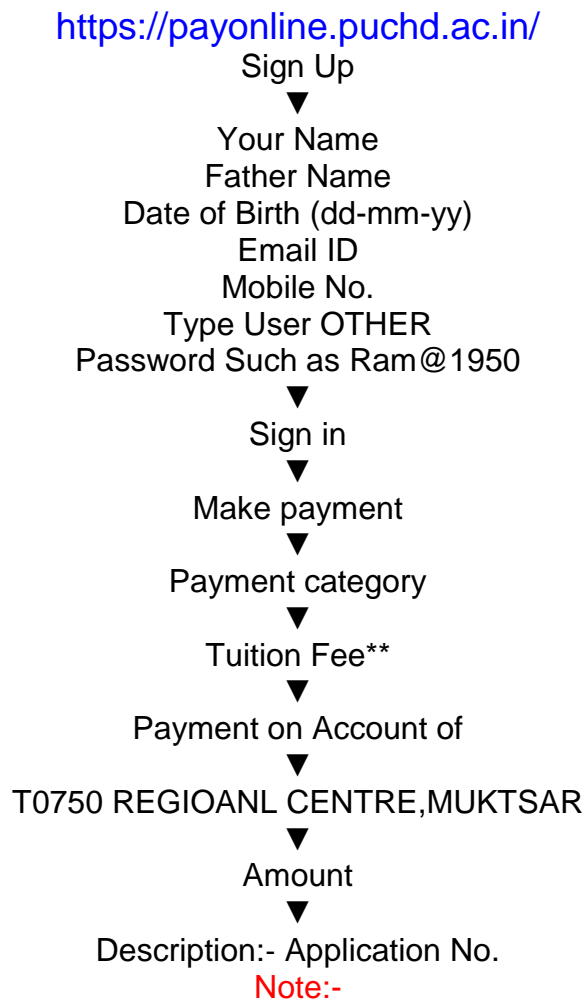

The fee code T0750 latest by 28/10/2021 . The fee code and link Portal is given below.

The seat of the provisionally admitted candidate shall fall vacant if he /she fails to deposit the fee as per notice.

The candidates are also advised to submit their fee receipt through email directorpurcmkt@pu.ac.in for further necessary action.

Fees to be submitted by the candidate: as above

Online Mode: - Fee can be paid at PU Web Side online portal the link is

The file name of the **fee receipt** which are to be sent in **.pdf format** should be Applications No Name fee receipt.pdf Such as **201500000 Mohan** fee receipt **.pdf** As mentioned above, all the candidates must send the file with the specified filename.